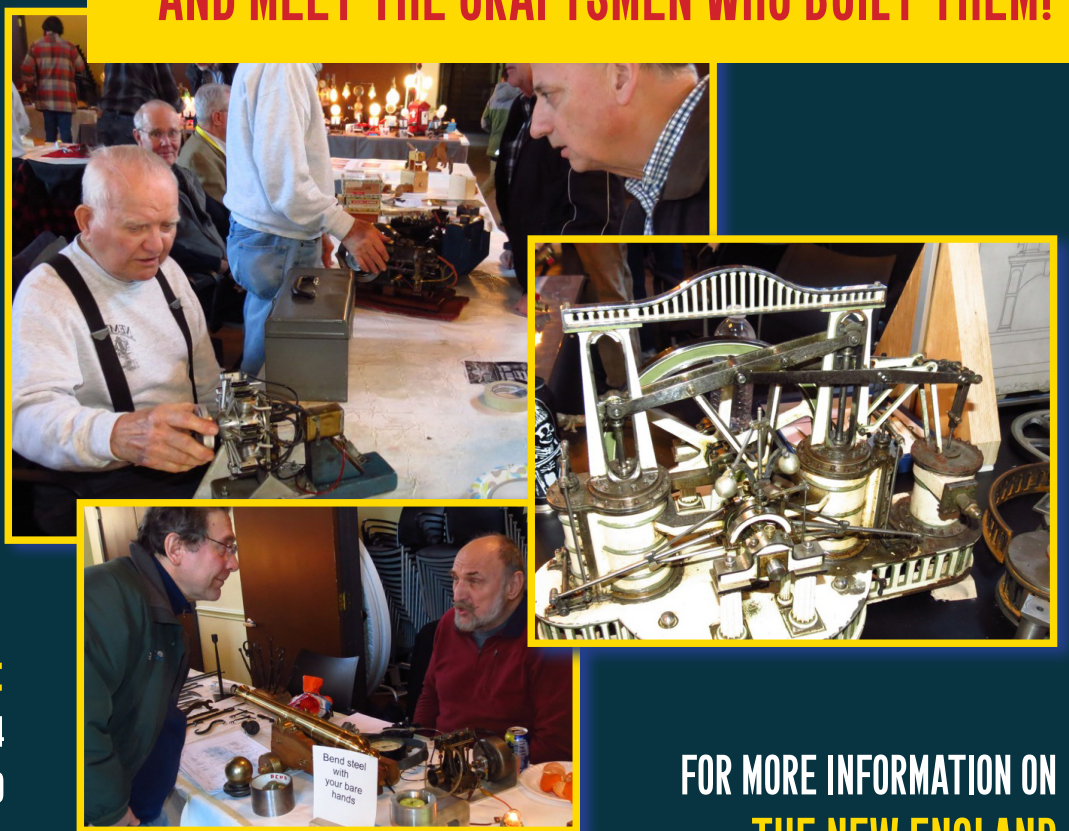

## CHARLES RIVER MUSEUM

OF INDUSTRY & INNOVATION

154 MOODY STREET, WALTHAM

[CHARLESRIVERMUSEUM.ORG/DIRECTIONS](http://CHARLESRIVERMUSEUM.ORG/DIRECTIONS)

THE MUSEUM AND SHOW ARE WHEEL CHAIR ACCESSIBLE

**SEE! OPERATING SCALE:**  
STEAM ENGINES • GASOLINE ENGINES • AIRCRAFT ENGINES  
LOCOMOTIVES • TRACTION ENGINES • MODEL BOATS  
AND MEET THE CRAFTSMEN WHO BUILT THEM!

## EXHIBITORS:

FREE ADMISSION FOR SHOW EXHIBITORS

SETUP STARTS AT 8:00 AM

COMPRESSED AIR FOR RUNNING MODELS PROVIDED  
GAS ENGINES ALLOWED

NON-MEMBER EXHIBITORS WELCOME!

STANDARD MUSEUM ADMISSION APPLIES:

\$10 - ADULTS AGED 18-64