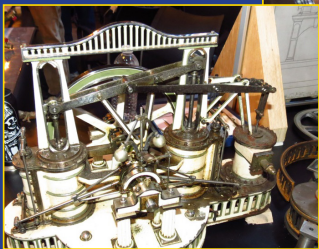

STANDARD MUSEUM ADMISSION APPLIES:

$10 - FOR ADULTS AGED 18-64

$5 - FOR TEENS AGED 6-17 • COLLEGE STUDENTS WITH CURRENT ID
SENIORS 65 AND OVER • ACTIVE DUTY MILITARY PERSONNEL

FREE ADMISSION FOR MUSEUM MEMBERS, AND CHILDREN AGED 5 AND UNDER

SEE THE MAP TO THE MUSEUM AND WATCH THE VIDEO AT
CHARLESRIVERMUSEUM.ORG/DIRECTIONS/

THE MUSEUM AND SHOW ARE FULLY WHEEL CHAIR ACCESSIBLE