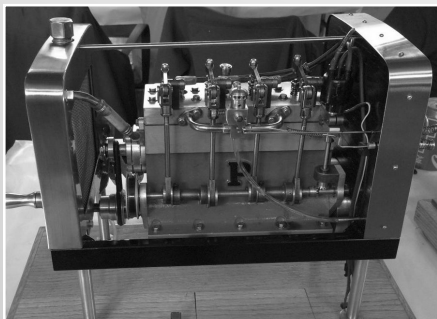

NEMES
23RD
ANNUAL

MODEL ENGINEERING

SEE! OPERATING SCALE:
STEAM ENGINES • GASOLINE ENGINES • AIRCRAFT ENGINES
LOCOMOTIVES • TRACTION ENGINES • MODEL BOATS
AND MEET THE CRAFTSMEN WHO BUILT THEM!

SHOW

FEBRUARY 16TH
10:00 AM TO 4:00 PM

CHARLES RIVER
MUSEUM

OF INDUSTRY & INNOVATION

154 MOODY STREET
WALTHAM

CHARLESRIVERMUSEUM.ORG

STANDARD MUSEUM ADMISSION APPLIES:

$10 - FOR ADULTS AGED 18-64

$5 - FOR TEENS AGED 6-17 • COLLEGE STUDENTS WITH CURRENT ID
SENIORS 65 AND OVER • ACTIVE DUTY MILITARY PERSONNEL

FREE ADMISSION FOR MUSEUM MEMBERS, AND CHILDREN AGED 5 AND UNDER

SEE A MAP TO THE MUSEUM AT

CHARLESRIVERMUSEUM.ORG/DIRECTIONS/

THE MUSEUM AND SHOW ARE FULLY WHEEL CHAIR ACCESSIBLE

EXHIBITORS:

FREE ADMISSION FOR SHOW EXHIBITORS
SETUP STARTS AT 8:00 AM

COMPRESSED AIR FOR RUNNING MODELS PROVIDED
GAS ENGINES ALLOWED

NON-MEMBER EXHIBITORS WELCOME!

NEW ENGLAND
E MODEL ENGINEERING
SOCIETY

FOR MORE INFORMATION ON
THE NEW ENGLAND MODEL
ENGINEERING SOCIETY
VISIT:
WWW.NEME-S.ORG