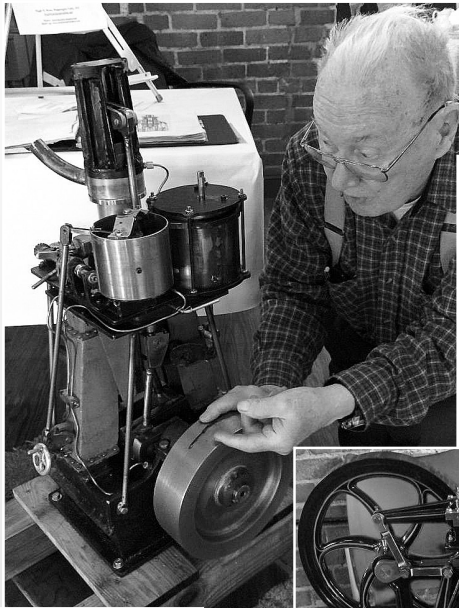

**NEMES
23RD
ANNUAL**

E MODEL ENGINEERING

**SEE! OPERATING SCALE:
STEAM ENGINES • GASOLINE ENGINES • AIRCRAFT ENGINES
LOCOMOTIVES • TRACTION ENGINES • MODEL BOATS
AND MEET THE CRAFTSMEN WHO BUILT THEM!**

**FEBRUARY 16TH
10:00 AM TO 4:00 PM**

**CHARLES RIVER
MUSEUM
OF INDUSTRY & INNOVATION
154 MOODY STREET
WALTHAM**

CHARLESRIVERMUSEUM.ORG

SHOW

STANDARD MUSEUM ADMISSION APPLIES:

\$10 - FOR ADULTS AGED 18-64

**\$5 - FOR TEENS AGED 6-17 • COLLEGE STUDENTS WITH CURRENT ID
SENIORS 65 AND OVER • ACTIVE DUTY MILITARY PERSONNEL**

FREE ADMISSION FOR MUSEUM MEMBERS, AND CHILDREN AGED 5 AND UNDER

SEE A MAP TO THE MUSEUM AT

CHARLESRIVERMUSEUM.ORG/DIRECTIONS/

THE MUSEUM AND SHOW ARE FULLY WHEEL CHAIR ACCESSIBLE

EXHIBITORS:

**FREE ADMISSION FOR SHOW EXHIBITORS
SETUP STARTS AT 8:00 AM**