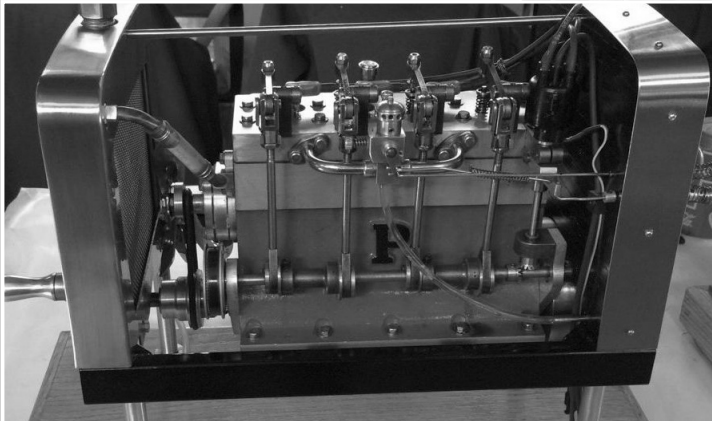

**NEMES
23RD
ANNUAL**

E MODEL ENGINEERING

**SEE! OPERATING SCALE:
STEAM ENGINES • GASOLINE ENGINES • AIRCRAFT ENGINES
LOCOMOTIVES • TRACTION ENGINES • MODEL BOATS
AND MEET THE CRAFTSMEN WHO BUILT THEM!**

**FEBRUARY 16TH
10:00 AM TO 4:00 PM**

**CHARLES RIVER
MUSEUM
OF INDUSTRY & INNOVATION
154 MOODY STREET
WALTHAM**

CHARLESRIVERMUSEUM.ORG

SHOW

STANDARD MUSEUM ADMISSION APPLIES:

\$10 - FOR ADULTS AGED 18-64

**\$5 - FOR TEENS AGED 6-17 • COLLEGE STUDENTS WITH CURRENT ID
SENIORS 65 AND OVER • ACTIVE DUTY MILITARY PERSONNEL**