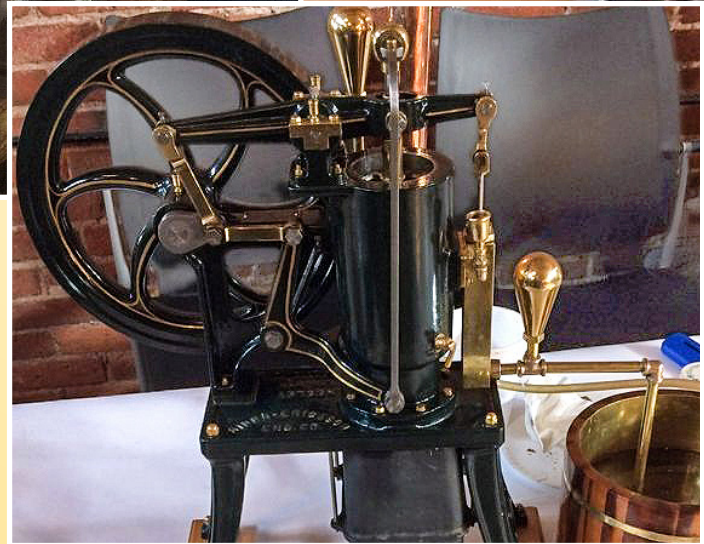

NEMES
23RD
ANNUAL

E MODEL ENGINEERING SHOW

FEBRUARY 16TH
10:00 AM TO 4:00 PM

CHARLES RIVER
MUSEUM

OF INDUSTRY & INNOVATION

154 MOODY STREET
WALTHAM

CHARLESRIVERMUSEUM.ORG

SEE! OPERATING SCALE:
STEAM ENGINES • GASOLINE ENGINES • AIRCRAFT ENGINES
LOCOMOTIVES • TRACTION ENGINES • MODEL BOATS
AND MEET THE CRAFTSMEN WHO BUILT THEM!

SEE A MAP TO THE MUSEUM AT

CHARLESRIVERMUSEUM.ORG/DIRECTIONS/

THE MUSEUM AND SHOW ARE FULLY WHEEL CHAIR ACCESSIBLE

EXHIBITORS:

FREE ADMISSION FOR SHOW EXHIBITORS
SETUP STARTS AT 8:00 AM

COMPRESSED AIR FOR RUNNING MODELS PROVIDED
GAS ENGINES ALLOWED