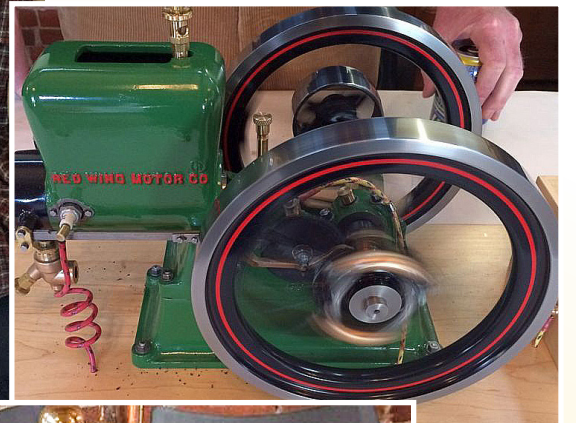

NEMES
23RD
ANNUAL

E MODEL ENGINEERING SHOW

FEBRUARY 16TH
10:00 AM TO 4:00 PM

CHARLES RIVER
MUSEUM

OF INDUSTRY & INNOVATION

154 MOODY STREET
WALTHAM

CHARLESRIVERMUSEUM.ORG

SEE! OPERATING SCALE:
STEAM ENGINES • GASOLINE ENGINES • AIRCRAFT ENGINES
LOCOMOTIVES • TRACTION ENGINES • MODEL BOATS
AND MEET THE CRAFTSMEN WHO BUILT THEM!