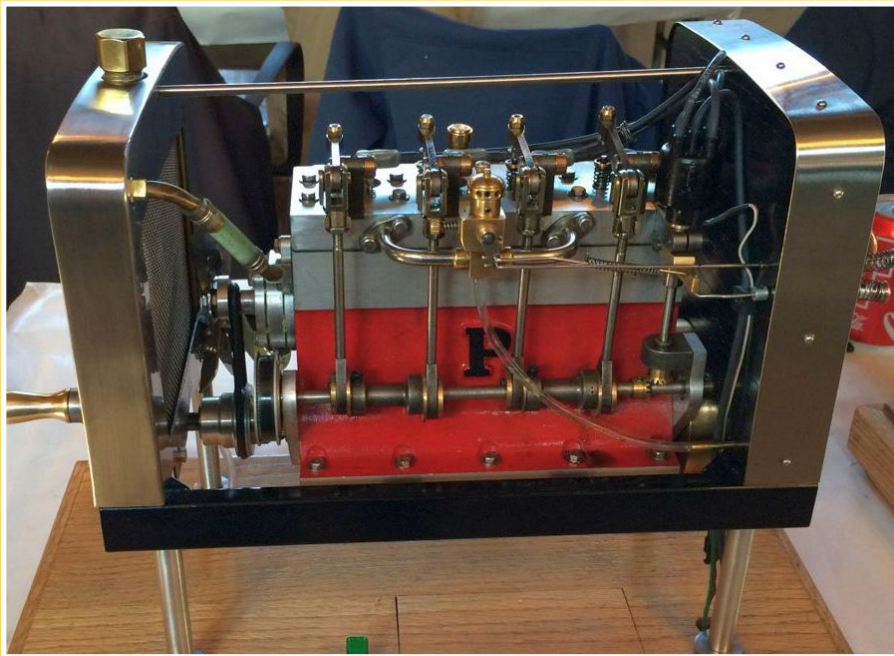

NEMES
23RD
ANNUAL

E MODEL ENGINEERING SHOW

FEBRUARY 16TH
10:00 AM TO 4:00 PM

CHARLES RIVER
MUSEUM

OF INDUSTRY & INNOVATION

154 MOODY STREET
WALTHAM

CHARLESRIVERMUSEUM.ORG

SEE! OPERATING SCALE:
STEAM ENGINES • GASOLINE ENGINES • AIRCRAFT ENGINES
LOCOMOTIVES • TRACTION ENGINES • MODEL BOATS
AND MEET THE CRAFTSMEN WHO BUILT THEM!